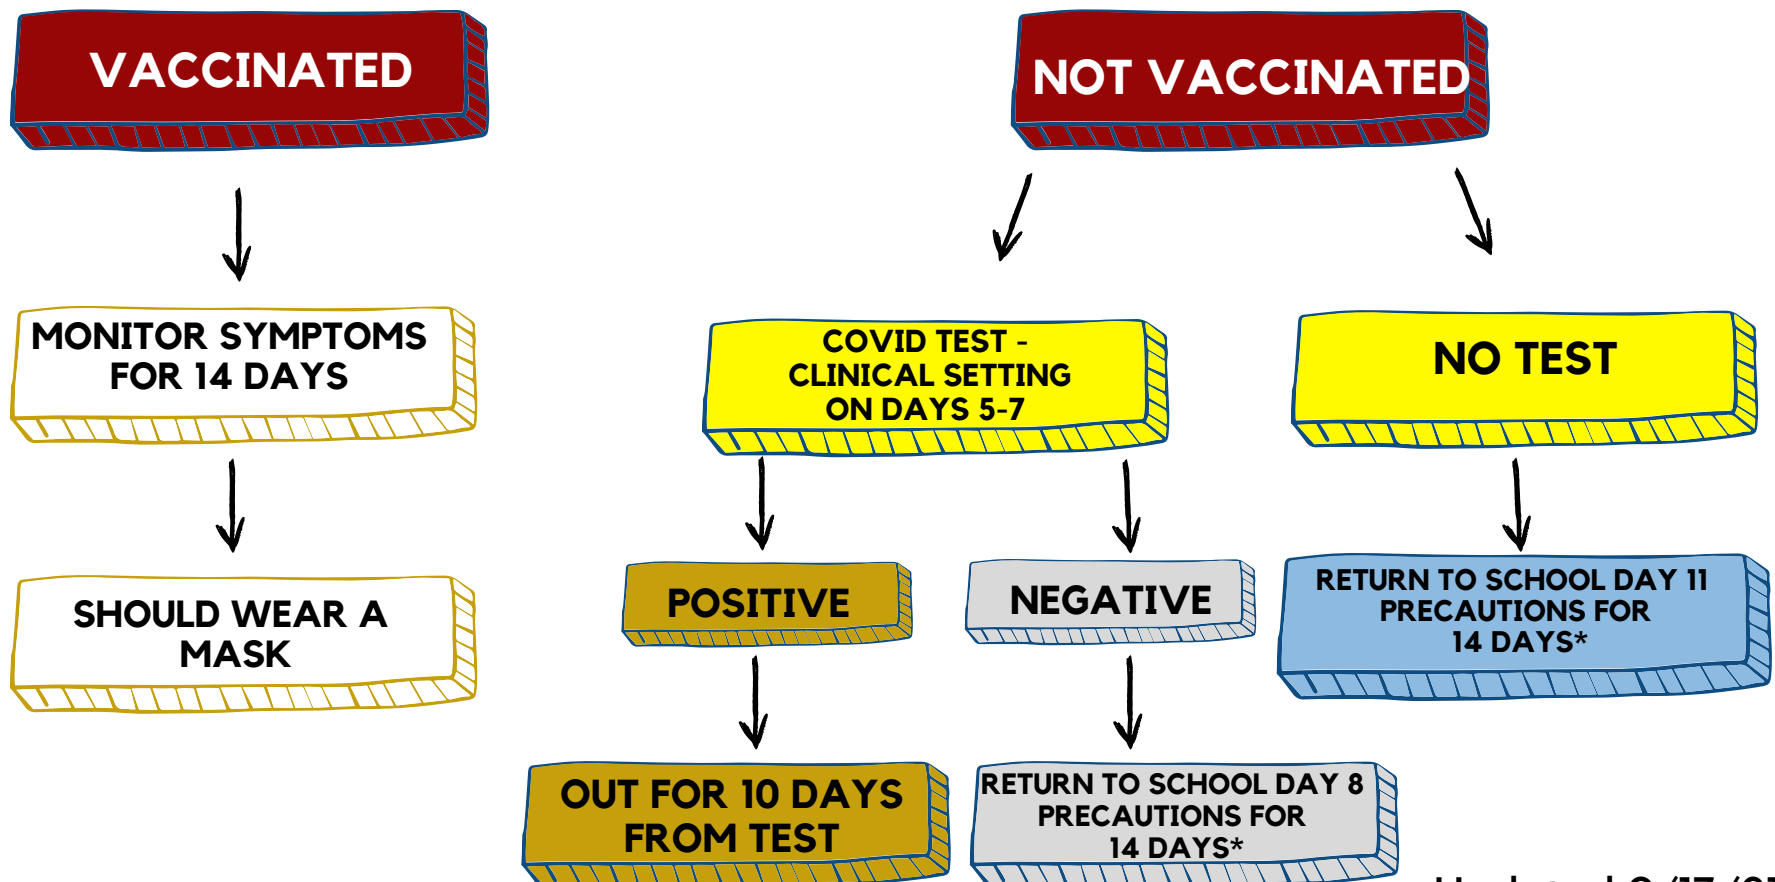

COVID - 19 Simplified

Close Contact

*wear a mask at all times and maintain social distance

Updated 9/17/21

COVID - 19 Simplificado

Contacto Cercano

*Usar mascarilla en todo momento y mantener distanciamiento social